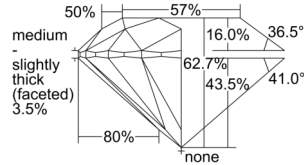

GIA®

FACSIMILE

GIA REPORT 5506558143

Verify this report at GIA.edu

GIA NATURAL DIAMOND DOSSIER®

October 04, 2024
GIA Report Number 5506558143
Shape and Cutting Style ..... Round Brilliant
Measurements ..... 5.04 - 5.07 x 3.17 mm

GRADING RESULTS

Carat Weight ..... 0.50 carat
Color Grade ..... K
Clarity Grade VS1
Cut Grade ..... Excellent

ADDITIONAL GRADING INFORMATION

Polish ..... Excellent
Symmetry ..... Excellent
Fluorescence ..... None
Clarity Characteristics.. Crystal, Feather, Indented Natural, Cloud
Inscription(s): GIA 5506558143

PROPORTIONS

Profile to actual proportions

GRADING SCALES

GIA COLOR SCALE	GIA CLARITY SCALE	GIA CUT SCALE	
D	FLAWLESS	EXCELLENT	
E	INTERNALLY FLAWLESS		
F		VVS₁	VERY GOOD
G	VVS₂		
H	VS₁	GOOD	
I	VS₂		
J	SI₁	FAIR	
K	SI₂		
L	I₁	POOR	
M	I₂		
N	I₃		
O			
P			
Q			
R			
S			
T			
U			
V			
W			
X			
Y			
Z