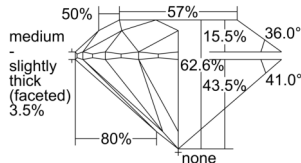

GIA®

FACSIMILE

GIA REPORT 5506558376

Verify this report at GIA.edu

GIA NATURAL DIAMOND DOSSIER®

October 03, 2024
GIA Report Number 5506558376
Shape and Cutting Style ..... Round Brilliant
Measurements ..... 5.06 - 5.09 x 3.18 mm

GRADING RESULTS

Carat Weight ..... 0.50 carat
Color Grade ..... D
Clarity Grade S11
Cut Grade ..... Excellent

ADDITIONAL GRADING INFORMATION

Polish ..... Excellent
Symmetry ..... Excellent
Fluorescence ..... Medium Blue
Clarity Characteristics ..... Crystal
Inscription(s): GIA 5506558376

PROPORTIONS

Profile to actual proportions

GRADING SCALES

GIA COLOR SCALE	GIA CLARITY SCALE	GIA CUT SCALE	
D	FLAWLESS	EXCELLENT	
E	INTERNALLY FLAWLESS		
F		VVS₁	VERY GOOD
G	VVS₂		
H	VS₁	GOOD	
I	VS₂		
J	S1₁	FAIR	
K	S1₂		
L	I₁	POOR	
M	I₂		
N	I₃		
O			
P			
Q			
R			
S			
T			
U			
V			
W			
X			
Y			
Z