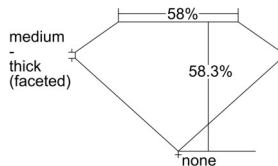

GIA®

FACSIMILE

GIA REPORT 5506560883

Verify this report at GIA.edu

GIA NATURAL DIAMOND DOSSIER®

October 03, 2024
GIA Report Number 5506560883
Shape and Cutting Style ..... Heart Brilliant
Measurements ..... 5.68 x 6.42 x 3.74 mm

GRADING RESULTS

Carat Weight ..... 0.81 carat
Color Grade ..... H
Clarity Grade VS1

ADDITIONAL GRADING INFORMATION

Polish ..... Excellent
Symmetry ..... Excellent
Fluorescence ..... None
Clarity Characteristics..... Crystal, Feather, Needle, Pinpoint
Inscription(s): GIA 5506560883

PROPORTIONS

Profile not to actual proportions

GRADING SCALES

GIA COLOR SCALE		GIA CLARITY SCALE			
COLORLESS	D	VERY VERY SLIGHTLY INCLUDED	FLAWLESS		
	E		INTERNALLY FLAWLESS		
	F	VERY SLIGHTLY INCLUDED	VVS₁		
	G		VVS₂		
	H		VS₁		
	NEAR COLORLESS	I	SLIGHTLY INCLUDED	VS₂	
		J		SI₁	
		FAINT	K	INCLUDED	SI₂
			L		I₁
			M		I₂
VERTICALLY LIGHT	N	LIGHT	I₃		
	O				
	P				
	Q				
	R