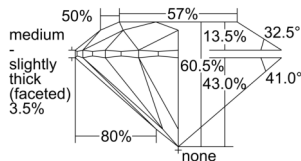

GIA®

FACSIMILE

GIA REPORT 5506567831

Verify this report at GIA.edu

GIA NATURAL DIAMOND DOSSIER®

October 08, 2024
GIA Report Number 5506567831
Shape and Cutting Style ..... Round Brilliant
Measurements ..... 3.80 - 3.82 x 2.31 mm

GRADING RESULTS

Carat Weight ..... 0.20 carat
Color Grade ..... E
Clarity Grade VS1
Cut Grade ..... Excellent

ADDITIONAL GRADING INFORMATION

Polish ..... Excellent
Symmetry ..... Excellent
Fluorescence ..... None
Clarity Characteristics..... Crystal, Pinpoint
Inscription(s): GIA 5506567831

PROPORTIONS

Profile to actual proportions

GRADING SCALES

GIA COLOR SCALE	GIA CLARITY SCALE	GIA CUT SCALE	
D	FLAWLESS	EXCELLENT	
E	INTERNALLY FLAWLESS		
F		VVS₁	VERY GOOD
G	VVS₂		
H	VS₁	GOOD	
I	VS₂		
J	SI₁	FAIR	
K	SI₂		
L	I₁	POOR	
M	I₂		
N	I₃		
O			
P			
Q			
R			
S			
T			
U			
V			
W			
X			
Y			
Z