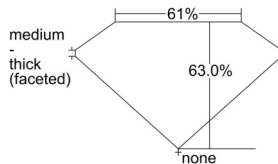

GIA®

FACSIMILE

GIA REPORT 5506568425

Verify this report at GIA.edu

GIA NATURAL DIAMOND DOSSIER®

October 04, 2024
GIA Report Number 5506568425
Shape and Cutting Style ..... Oval Brilliant
Measurements ..... 7.08 x 5.14 x 3.24 mm

GRADING RESULTS

Carat Weight ..... 0.75 carat
Color Grade ..... H
Clarity Grade VS1

ADDITIONAL GRADING INFORMATION

Polish ..... Excellent
Symmetry ..... Excellent
Fluorescence ..... Faint
Clarity Characteristics..... Crystal, Feather, Cloud, Pinpoint
Inspection(s): GIA 5506568425

PROPORTIONS

Profile not to actual proportions

GRADING SCALES

GIA COLOR SCALE		GIA CLARITY SCALE			
COLORLESS	D	VERY VERY SLIGHTLY INCLUDED	FLAWLESS		
	E		INTERNALLY FLAWLESS		
	F	VERY SLIGHTLY INCLUDED	VVS₁		
	G		VVS₂		
	H		VS₁		
	NEAR COLORLESS	I	SLIGHTLY INCLUDED	VS₂	
		J		SI₁	
		FAINT	K	INCLUDED	SI₂
			L		I₁
			M		I₂
VERT LIGHT	N	LIGHT	I₃		
	O				
	P				
	Q				
	R