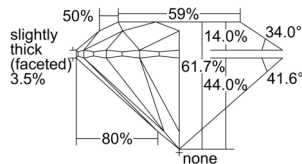

GIA®

FACSIMILE

GIA NATURAL DIAMOND DOSSIER®

October 04, 2024
GIA Report Number 5506578429
Shape and Cutting Style ..... Round Brilliant
Measurements ..... 4.72 - 4.74 x 2.92 mm

GRADING RESULTS

Carat Weight ..... 0.40 carat
Color Grade ..... E
Clarity Grade S11
Cut Grade ..... Excellent

ADDITIONAL GRADING INFORMATION

Polish ..... Excellent
Symmetry ..... Excellent
Fluorescence ..... None
Clarity Characteristics..... Feather, Cloud
Inscription(s): GIA 5506578429

GIA REPORT 5506578429

Verify this report at GIA.edu

PROPORTIONS

Profile to actual proportions

GRADING SCALES

GIA COLOR SCALE	GIA CLARITY SCALE	GIA CUT SCALE	
D	FLAWLESS	EXCELLENT	
E	INTERNALLY FLAWLESS		
F		VVS₁	VERY GOOD
G	VVS₂		
H	VS₁	GOOD	
I	VS₂		
J	S1₁	FAIR	
K	S1₂		
L	I₁	POOR	
M	I₂		
N	I₃		
O			
P			
Q			
R			
S			
T			
U			
V			
W			
X			
Y			
Z