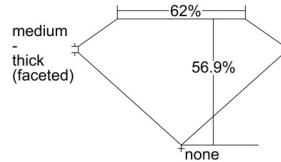

GIA®

FACSIMILE

GIA REPORT 5506581038

Verify this report at GIA.edu

GIA NATURAL DIAMOND DOSSIER®

October 07, 2024
GIA Report Number 5506581038
Shape and Cutting Style ..... Heart Brilliant
Measurements ..... 4.18 x 4.81 x 2.74 mm

GRADING RESULTS

Carat Weight ..... 0.32 carat
Color Grade ..... E
Clarity Grade VVS2

ADDITIONAL GRADING INFORMATION

Polish ..... Excellent
Symmetry ..... Excellent
Fluorescence ..... None
Clarity Characteristics ..... Pinpoint, Cloud
Inscription(s): GIA 5506581038

PROPORTIONS

Profile not to actual proportions

GRADING SCALES

GIA COLOR SCALE		GIA CLARITY SCALE			
COLORLESS	D	VERY VERY SLIGHTLY INCLUDED	FLAWLESS		
	E		INTERNALLY FLAWLESS		
	F	VERY SLIGHTLY INCLUDED	VVS₁		
	G		VVS₂		
	H		VS₁		
	NEAR COLORLESS	I	SLIGHTLY INCLUDED	VS₂	
		J		SI₁	
		FAINT	K	INCLUDED	SI₂
			L		I₁
			M		I₂
VERT LIGHT			N	INCLUDED	I₃
	O				
	P				
	Q				
LIGHT	R				
	S				
	T				
	U				
	V				
	Z