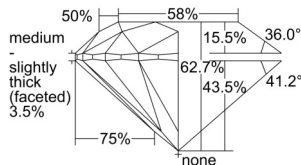

GIA®

FACSIMILE

GIA REPORT 5506582219

Verify this report at GIA.edu

GIA NATURAL DIAMOND DOSSIER®

October 07, 2024
GIA Report Number 5506582219
Shape and Cutting Style ..... Round Brilliant
Measurements ..... 5.92 - 5.95 x 3.72 mm

GRADING RESULTS

Carat Weight ..... 0.81 carat
Color Grade ..... F
Clarity Grade S11
Cut Grade ..... Excellent

ADDITIONAL GRADING INFORMATION

Polish ..... Excellent
Symmetry ..... Excellent
Fluorescence ..... None
Clarity Characteristics..... Feather, Crystal
Inscription(s): GIA 5506582219

PROPORTIONS

Profile to actual proportions

GRADING SCALES

GIA COLOR SCALE	GIA CLARITY SCALE	GIA CUT SCALE	
D	FLAWLESS	EXCELLENT	
E	INTERNALLY FLAWLESS		
F		VVS₁	VERY GOOD
G	VVS₂		
H	VS₁	GOOD	
I	VS₂		
J	S1₁	FAIR	
K	S1₂		
L	I₁	POOR	
M	I₂		
N	I₃		
O			
P			
Q			
R			
S			
T			
U			
V			
W			
X			
Y			
Z