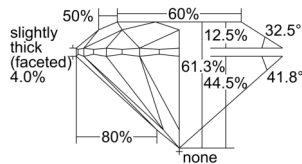

GIA®

FACSIMILE

GIA REPORT 5506588624

Verify this report at GIA.edu

GIA NATURAL DIAMOND DOSSIER®

October 07, 2024
GIA Report Number 5506588624
Shape and Cutting Style ..... Round Brilliant
Measurements ..... 5.11 - 5.13 x 3.14 mm

GRADING RESULTS

Carat Weight ..... 0.50 carat
Color Grade ..... H
Clarity Grade S11
Cut Grade ..... Excellent

ADDITIONAL GRADING INFORMATION

Polish ..... Excellent
Symmetry ..... Excellent
Fluorescence ..... None
Clarity Characteristics ..... Cloud, Feather
Inscription(s): GIA 5506588624

PROPORTIONS

Profile to actual proportions

GRADING SCALES

GIA COLOR SCALE	GIA CLARITY SCALE	GIA CUT SCALE	
D	FLAWLESS	EXCELLENT	
E	INTERNALLY FLAWLESS		
F		VVS₁	VERY GOOD
G	VVS₂		
H	VS₁	GOOD	
I	VS₂		
J	S1₁	FAIR	
K	S1₂		
L	I₁	POOR	
M	I₂		
N	I₃		
O			
P			
Q			
R			
S			
T			
U			
V			
W			
X			
Y			
Z