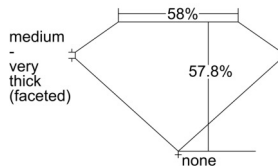

GIA®

FACSIMILE

GIA REPORT 5506589516

Verify this report at GIA.edu

GIA NATURAL DIAMOND DOSSIER®

October 08, 2024
GIA Report Number 5506589516
Shape and Cutting Style ..... Heart Brilliant
Measurements ..... 4.53 x 5.15 x 2.98 mm

GRADING RESULTS

Carat Weight ..... 0.40 carat
Color Grade I
Clarity Grade VVS1

ADDITIONAL GRADING INFORMATION

Polish ..... Excellent
Symmetry ..... Excellent
Fluorescence ..... None
Clarity Characteristics ..... Feather
Inscription(s): GIA 5506589516

PROPORTIONS

Profile not to actual proportions

GRADING SCALES

GIA COLOR SCALE		GIA CLARITY SCALE			
COLORLESS	D	VERY VERY SLIGHTLY INCLUDED	FLAWLESS		
	E		INTERNALLY FLAWLESS		
	F	VERY SLIGHTLY INCLUDED	VVS₁		
	G		VVS₂		
	H		VS₁		
	NEAR COLORLESS	I	SLIGHTLY INCLUDED	VS₂	
		J		SI₁	
		FAINT	K	INCLUDED	SI₂
			L		I₁
			M		I₂
VERT LIGHT	N	LIGHT	I₃		
	O				
	P				
	Q				
	R				
	S				
	T