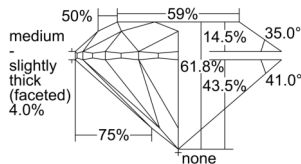

GIA®

FACSIMILE

GIA REPORT 5506590646

Verify this report at GIA.edu

GIA NATURAL DIAMOND DOSSIER®

October 08, 2024
GIA Report Number 5506590646
Shape and Cutting Style ..... Round Brilliant
Measurements ..... 4.69 - 4.72 x 2.91 mm

GRADING RESULTS

Carat Weight ..... 0.40 carat
Color Grade ..... F
Clarity Grade VS2
Cut Grade ..... Excellent

ADDITIONAL GRADING INFORMATION

Polish ..... Excellent
Symmetry ..... Excellent
Fluorescence ..... None
Clarity Characteristics ..... Cloud
Inscription(s): GIA 5506590646

PROPORTIONS

Profile to actual proportions

GRADING SCALES

GIA COLOR SCALE	GIA CLARITY SCALE	GIA CUT SCALE	
D	FLAWLESS	EXCELLENT	
E	INTERNALLY FLAWLESS		
F		VVS₁	VERY GOOD
G	VVS₂		
H	VS₁	GOOD	
I	VS₂		
J	SI₁	FAIR	
K	SI₂		
L	I₁	POOR	
M	I₂		
N	I₃		
O			
P			
Q			
R			
S			
T			
U			
V			
W			
X			
Y			
Z