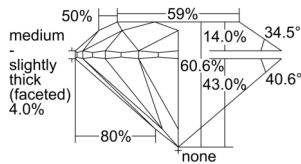

GIA®

FACSIMILE

GIA REPORT 5506594714

Verify this report at GIA.edu

GIA NATURAL DIAMOND DOSSIER®

October 09, 2024
GIA Report Number 5506594714
Shape and Cutting Style ..... Round Brilliant
Measurements ..... 4.34 - 4.35 x 2.63 mm

GRADING RESULTS

Carat Weight ..... 0.30 carat
Color Grade ..... F
Clarity Grade S11
Cut Grade ..... Excellent

ADDITIONAL GRADING INFORMATION

Polish ..... Excellent
Symmetry ..... Excellent
Fluorescence ..... None
Clarity Characteristics ..... Feather
Inscription(s): GIA 5506594714

PROPORTIONS

Profile to actual proportions

GRADING SCALES

GIA COLOR SCALE

COLOURESS	D
	E
	F
	G
	H
	I
	J
NEAR COLOURESS	K
	L
FAIN	M
	N
	O
	P
	Q
VERY LIGHT	R
	S
	T
	U
	V
	W
	X
	Y
LIGHT	Z

GIA CLARITY SCALE

VERY VERY SLIGHTLY INCLUDED	FLAWLESS
	INTERNALLY FLAWLESS
VERY SLIGHTLY INCLUDED	VVS₁
	VVS₂
SLIGHTLY INCLUDED	VS₁
	VS₂
INCLUDED	SI₁
	SI₂
INCLUDED	I₁
	I₂
	I₃

GIA CUT SCALE

EXCELLENT
VERY GOOD
GOOD
FAIR
POOR