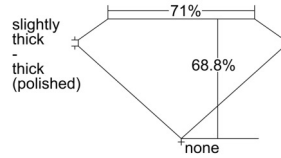

GIA®

FACSIMILE

GIA REPORT 5506598356

Verify this report at GIA.edu

GIA NATURAL DIAMOND DOSSIER®

October 10, 2024
GIA Report Number 5506598356
Shape and Cutting Style ..... Square Modified Brilliant
Measurements ..... 4.39 x 4.36 x 3.00 mm

GRADING RESULTS

Carat Weight ..... 0.50 carat
Color Grade ..... E
Clarity Grade VVS1

ADDITIONAL GRADING INFORMATION

Polish ..... Excellent
Symmetry ..... Excellent
Fluorescence ..... Faint
Clarity Characteristics ..... Pinpoint, Feather
Inscription(s): GIA 5506598356

PROPORTIONS

Profile not to actual proportions

GRADING SCALES

GIA COLOR SCALE		GIA CLARITY SCALE			
COLORLESS	D	VERY VERY SLIGHTLY INCLUDED	FLAWLESS		
	E		INTERNALLY FLAWLESS		
	F	VERY SLIGHTLY INCLUDED	VVS₁		
	G		VVS₂		
	H		VS₁		
	NEAR COLORLESS	I	SLIGHTLY INCLUDED	VS₂	
		J		SI₁	
		FAINT	K	INCLUDED	SI₂
			L		I₁
			M		I₂
VERT LIGHT	N	LIGHT	I₃		
	O				
	P				
	Q				
	R				
	S				
	T