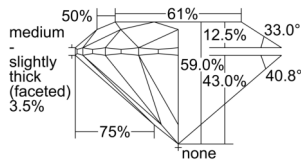

GIA®

FACSIMILE

GIA REPORT 5506607281

Verify this report at GIA.edu

GIA NATURAL DIAMOND DOSSIER®

October 09, 2024
GIA Report Number 5506607281
Shape and Cutting Style ..... Round Brilliant
Measurements ..... 4.35 - 4.38 x 2.57 mm

GRADING RESULTS

Carat Weight ..... 0.30 carat
Color Grade ..... E
Clarity Grade S11
Cut Grade ..... Excellent

ADDITIONAL GRADING INFORMATION

Polish ..... Excellent
Symmetry ..... Very Good
Fluorescence ..... None
Clarity Characteristics ..... Feather
Inscription(s): GIA 5506607281

PROPORTIONS

Profile to actual proportions

GRADING SCALES

GIA COLOR SCALE	GIA CLARITY SCALE	GIA CUT SCALE
D	FLAWLESS	EXCELLENT
E	INTERNALLY FLAWLESS	
F	VVS₁	VERY GOOD
G		
H	VS₁	GOOD
I		
J	SI₁	FAIR
K		
L	I₁	POOR
M		
N	I₂	
O		
P	I₃	
Q		
R		
S		
T		
U		
V		
W		
X		
Y		
Z