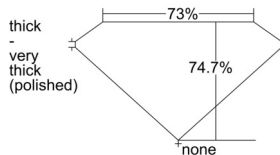

GIA®

FACSIMILE

GIA REPORT 5506614566

Verify this report at GIA.edu

GIA NATURAL DIAMOND DOSSIER®

October 16, 2024
GIA Report Number 5506614566
Shape and Cutting Style ..... Square Modified Brilliant
Measurements ..... 4.35 x 4.21 x 3.14 mm

GRADING RESULTS

Carat Weight ..... 0.50 carat
Color Grade ..... G
Clarity Grade VVS1

ADDITIONAL GRADING INFORMATION

Polish ..... Excellent
Symmetry ..... Very Good
Fluorescence ..... None
Clarity Characteristics ..... Chip, Feather
Inscription(s): GIA 5506614566

PROPORTIONS

Profile not to actual proportions

GRADING SCALES

GIA COLOR SCALE		GIA CLARITY SCALE			
COLORLESS	D	VERY VERY SLIGHTLY INCLUDED	FLAWLESS		
	E		INTERNALLY FLAWLESS		
	F	VERY SLIGHTLY INCLUDED	VVS₁		
	G		VVS₂		
	H		VS₁		
	NEAR COLORLESS	I	SLIGHTLY INCLUDED	VS₂	
		J		SI₁	
		FAINT	K	INCLUDED	SI₂
			L		I₁
			M		I₂
VERT LIGHT	N	LIGHT	I₃		
	O				
	P				
	Q				
	R				
	S				
	T				
LIGHT	U				
	V				
	W				
	X				
Y					
Z