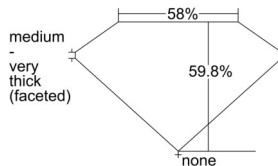

GIA®

FACSIMILE

GIA REPORT 5506638873

Verify this report at GIA.edu

GIA NATURAL DIAMOND DOSSIER®

October 11, 2024
GIA Report Number 5506638873
Shape and Cutting Style ..... Heart Brilliant
Measurements ..... 4.74 x 5.56 x 3.33 mm

GRADING RESULTS

Carat Weight ..... 0.52 carat
Color Grade ..... D
Clarity Grade SI1

ADDITIONAL GRADING INFORMATION

Polish ..... Excellent
Symmetry ..... Excellent
Fluorescence ..... None
Clarity Characteristics ..... Crystal
Inspection(s): GIA 5506638873

PROPORTIONS

Profile not to actual proportions

GRADING SCALES

GIA COLOR SCALE		GIA CLARITY SCALE	
NEAR COLORLESS	D	VERY VERY SLIGHTLY INCLUDED	FLAWLESS
	E		INTERNALLY FLAWLESS
	F		VVS₁
	G		VVS₂
	H		VS₁
	I		VS₂
	J		SI₁
	K		SI₂
	L		I₁
	M		I₂
FAINT	N	SLIGHTLY INCLUDED	I₃
	O		
	P		
	Q		
VERT LIGHT	R	INCLUDED	
	S		
	T		
	U		
	V		
	W		
	X		
	Y		
LIGHT	Z