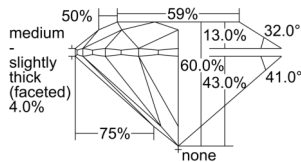

GIA®

FACSIMILE

GIA REPORT 5506642071

Verify this report at GIA.edu

GIA NATURAL DIAMOND DOSSIER®

October 14, 2024
GIA Report Number 5506642071
Shape and Cutting Style ..... Round Brilliant
Measurements ..... 4.78 - 4.80 x 2.87 mm

GRADING RESULTS

Carat Weight ..... 0.40 carat
Color Grade ..... F
Clarity Grade VS2
Cut Grade ..... Excellent

ADDITIONAL GRADING INFORMATION

Polish ..... Excellent
Symmetry ..... Excellent
Fluorescence ..... None
Clarity Characteristics ..... Crystal
Inscription(s): GIA 5506642071

PROPORTIONS

Profile to actual proportions

GRADING SCALES

GIA COLOR SCALE	GIA CLARITY SCALE	GIA CUT SCALE	
D	FLAWLESS	EXCELLENT	
E	INTERNALLY FLAWLESS		
F		VVS₁	VERY GOOD
G	VVS₂		
H	VS₁	GOOD	
I	VS₂		
J	SI₁	FAIR	
K	SI₂		
L	I₁	POOR	
M	I₂		
N	I₃		
O			
P			
Q			
R			
S			
T			
U			
V			
W			
X			
Y			
Z