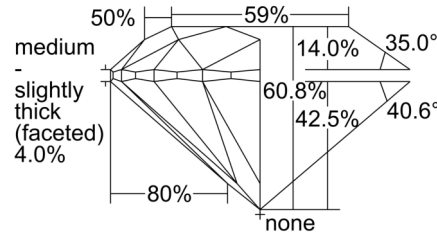

GIA NATURAL DIAMOND GRADING REPORT

October 15, 2024  
 GIA Report Number ..... 5506644486  
 Shape and Cutting Style ..... Round Brilliant  
 Measurements ..... 6.39 - 6.43 x 3.90 mm

GRADING RESULTS

Carat Weight ..... 1.00 carat  
 Color Grade ..... J  
 Clarity Grade ..... SI2  
 Cut Grade ..... Excellent

PROPORTIONS

Profile to actual proportions

CLARITY CHARACTERISTICS

KEY TO SYMBOLS\*

-  Feather
-  Twinning Wisp
-  Needle
-  Indented Natural
-  Natural

\* Red symbols denote internal characteristics (inclusions). Green or black symbols denote external characteristics (blemishes). Diagram is an approximate representation of the diamond, and symbols shown indicate type, position, and approximate size of clarity characteristics. All clarity characteristics may not be shown. Details of finish are not shown.