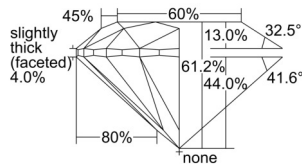

GIA®

FACSIMILE

GIA REPORT 5506645044

Verify this report at GIA.edu

GIA NATURAL DIAMOND DOSSIER®

October 14, 2024
GIA Report Number 5506645044
Shape and Cutting Style ..... Round Brilliant
Measurements ..... 4.43 - 4.45 x 2.72 mm

GRADING RESULTS

Carat Weight ..... 0.33 carat
Color Grade ..... D
Clarity Grade VS1
Cut Grade ..... Excellent

ADDITIONAL GRADING INFORMATION

Polish ..... Excellent
Symmetry ..... Excellent
Fluorescence ..... None
Clarity Characteristics ..... Cloud, Crystal, Pinpoint
Inspection(s): GIA 5506645044

PROPORTIONS

Profile to actual proportions

GRADING SCALES

GIA COLOR SCALE	GIA CLARITY SCALE	GIA CUT SCALE	
D	FLAWLESS	EXCELLENT	
E	INTERNALLY FLAWLESS		
F		VVS₁	VERY GOOD
G	VVS₂		
H	VS₁	GOOD	
I	VS₂		
J	SI₁	FAIR	
K	SI₂		
L	I₁	POOR	
M			
N			
O	I₂		
P			
Q	I₃		
R			
S			
T			
U			
V			
W			
X			
Y			
Z