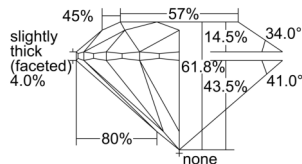

GIA®

FACSIMILE

GIA REPORT 5506658216

Verify this report at GIA.edu

GIA NATURAL DIAMOND DOSSIER®

October 15, 2024
GIA Report Number 5506658216
Shape and Cutting Style ..... Round Brilliant
Measurements ..... 5.07 - 5.10 x 3.14 mm

GRADING RESULTS

Carat Weight ..... 0.50 carat
Color Grade ..... E
Clarity Grade VS2
Cut Grade ..... Excellent

ADDITIONAL GRADING INFORMATION

Polish ..... Excellent
Symmetry ..... Excellent
Fluorescence ..... None
Clarity Characteristics ..... Crystal, Cloud
Inscription(s): GIA 5506658216

PROPORTIONS

Profile to actual proportions

GRADING SCALES

GIA COLOR SCALE	GIA CLARITY SCALE	GIA CUT SCALE	
D	FLAWLESS	EXCELLENT	
E	INTERNALLY FLAWLESS		
F		VVS₁	VERY GOOD
G	VVS₂		
H	VS₁	GOOD	
I	VS₂		
J	SI₁	FAIR	
K	SI₂		
L	I₁	POOR	
M	I₂		
N	I₃		
O			
P			
Q			
R			
S			
T			
U			
V			
W			
X			
Y			
Z