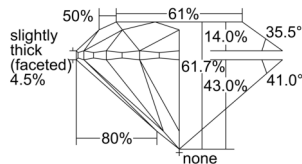

GIA®

FACSIMILE

GIA REPORT 5506659141

Verify this report at GIA.edu

GIA NATURAL DIAMOND DOSSIER®

October 16, 2024
GIA Report Number 5506659141
Shape and Cutting Style ..... Round Brilliant
Measurements ..... 5.20 - 5.23 x 3.22 mm

GRADING RESULTS

Carat Weight ..... 0.55 carat
Color Grade ..... J
Clarity Grade VS1
Cut Grade ..... Excellent

ADDITIONAL GRADING INFORMATION

Polish ..... Excellent
Symmetry ..... Excellent
Fluorescence ..... None
Clarity Characteristics..... Crystal, Cloud, Feather, Needle
Inscription(s): GIA 5506659141

PROPORTIONS

Profile to actual proportions

GRADING SCALES

GIA COLOR SCALE	GIA CLARITY SCALE	GIA CUT SCALE	
D	FLAWLESS	EXCELLENT	
E	INTERNALLY FLAWLESS		
F		VVS₁	VERY GOOD
G	VVS₂		
H	VS₁	GOOD	
I	VS₂		
J	SI₁	FAIR	
K	SI₂		
L	I₁	POOR	
M			
N			
O	I₂		
P			
Q			
R	I₃		
S			
T			
U			
V			
W			
X			
Y			
Z