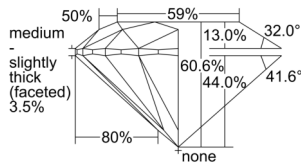

GIA®

FACSIMILE

GIA REPORT 5506661139

Verify this report at GIA.edu

GIA NATURAL DIAMOND DOSSIER®

October 15, 2024
GIA Report Number 5506661139
Shape and Cutting Style ..... Round Brilliant
Measurements ..... 5.18 - 5.20 x 3.15 mm

GRADING RESULTS

Carat Weight ..... 0.51 carat
Color Grade ..... D
Clarity Grade VS2
Cut Grade ..... Excellent

ADDITIONAL GRADING INFORMATION

Polish ..... Excellent
Symmetry ..... Excellent
Fluorescence ..... Faint
Clarity Characteristics ..... Cloud, Crystal
Inscription(s): GIA 5506661139

PROPORTIONS

Profile to actual proportions

GRADING SCALES

GIA COLOR SCALE	GIA CLARITY SCALE	GIA CUT SCALE	
D	FLAWLESS	EXCELLENT	
E	INTERNALLY FLAWLESS		
F		VVS₁	VERY GOOD
G	VVS₂		
H	VS₁	GOOD	
I	VS₂		
J	SI₁	FAIR	
K	SI₂		
L	I₁	POOR	
M	I₂		
N	I₃		
O			
P			
Q			
R			
S			
T			
U			
V			
W			
X			
Y			
Z