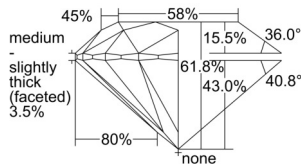

GIA®

FACSIMILE

GIA REPORT 5506661336

Verify this report at GIA.edu

GIA NATURAL DIAMOND DOSSIER®

October 16, 2024
GIA Report Number 5506661336
Shape and Cutting Style ..... Round Brilliant
Measurements ..... 5.75 - 5.78 x 3.57 mm

GRADING RESULTS

Carat Weight ..... 0.73 carat
Color Grade ..... H
Clarity Grade VS1
Cut Grade ..... Excellent

ADDITIONAL GRADING INFORMATION

Polish ..... Excellent
Symmetry ..... Excellent
Fluorescence ..... Strong Blue
Clarity Characteristics..... Crystal, Needle, Pinpoint
Inscription(s): GIA 5506661336

PROPORTIONS

Profile to actual proportions

GRADING SCALES

GIA COLOR SCALE	GIA CLARITY SCALE	GIA CUT SCALE	
D	FLAWLESS	EXCELLENT	
E	INTERNALLY FLAWLESS		
F		VVS₁	VERY GOOD
G	VVS₂		
H	VS₁	GOOD	
I	VS₂		
J	SI₁	FAIR	
K	SI₂		
L	I₁	POOR	
M	I₂		
N	I₃		
O			
P			
Q			
R			
S			
T			
U			
V			
W			
X			
Y			
Z