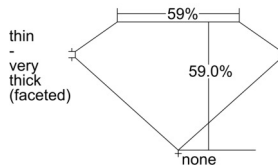

GIA®

FACSIMILE

GIA REPORT 5506665084

Verify this report at GIA.edu

GIA NATURAL DIAMOND DOSSIER®

October 17, 2024
GIA Report Number 5506665084
Shape and Cutting Style ..... Heart Brilliant
Measurements ..... 4.45 x 5.09 x 3.00 mm

GRADING RESULTS

Carat Weight ..... 0.40 carat
Color Grade ..... D
Clarity Grade S11

ADDITIONAL GRADING INFORMATION

Polish ..... Excellent
Symmetry ..... Very Good
Fluorescence ..... None
Clarity Characteristics ..... Feather, Crystal
Inspection(s): GIA 5506665084

PROPORTIONS

Profile not to actual proportions

GRADING SCALES

GIA COLOR SCALE		GIA CLARITY SCALE			
COLORLESS	D	VERY VERY SLIGHTLY INCLUDED	FLAWLESS		
	E		INTERNALLY FLAWLESS		
	F	VERY SLIGHTLY INCLUDED	VVS₁		
	G		VVS₂		
	H		VS₁		
	NEAR COLORLESS	I	SLIGHTLY INCLUDED	VS₂	
		J		S1₁	
		FAINT	K	INCLUDED	S1₂
			L		I₁
			M		I₂
VERT LIGHT	N	INCLUDED	I₃		
	O				
	P				
	Q				
	R				
LIGHT	S				
	T				
	U				
	V				
	W				
	Z