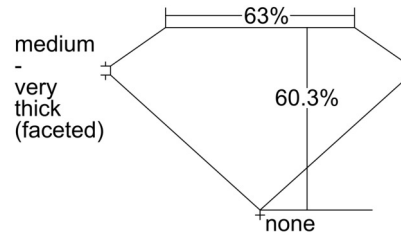

PROPORTIONS

Profile not to actual proportions