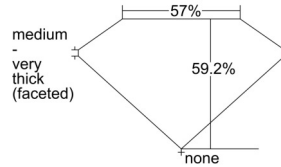

GIA®

FACSIMILE

GIA REPORT 5506675654

Verify this report at GIA.edu

GIA NATURAL DIAMOND DOSSIER®

October 17, 2024
GIA Report Number 5506675654
Shape and Cutting Style ..... Heart Brilliant
Measurements ..... 4.74 x 5.54 x 3.28 mm

GRADING RESULTS

Carat Weight ..... 0.50 carat
Color Grade ..... D
Clarity Grade S11

ADDITIONAL GRADING INFORMATION

Polish ..... Excellent
Symmetry ..... Very Good
Fluorescence ..... None
Clarity Characteristics ..... Feather, Crystal
Inspection(s): GIA 5506675654

PROPORTIONS

Profile not to actual proportions

GRADING SCALES

GIA COLOR SCALE		GIA CLARITY SCALE			
COLORLESS	D	NEAR COLORLESS	FLAWLESS		
	E		INTERNALLY FLAWLESS		
	F		VERY VERY SLIGHTLY INCLUDED	VVS₁	
	G			VVS₂	
	H		VERY SLIGHTLY INCLUDED	VS₁	
	I			VS₂	
	J			SLIGHTLY INCLUDED	S1₁
	K		S1₂		
	L		INCLUDED	I₁	
	M			I₂	
N	I₃				
O					
P					
Q					
R					
S					
T					
U					
V					
W					
X					
Y					
Z