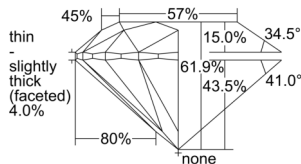

GIA®

FACSIMILE

GIA REPORT 5506676934

Verify this report at GIA.edu

GIA NATURAL DIAMOND DOSSIER®

October 17, 2024
GIA Report Number 5506676934
Shape and Cutting Style ..... Round Brilliant
Measurements ..... 4.70 - 4.74 x 2.92 mm

GRADING RESULTS

Carat Weight ..... 0.40 carat
Color Grade ..... E
Clarity Grade VVS1
Cut Grade ..... Excellent

ADDITIONAL GRADING INFORMATION

Polish ..... Excellent
Symmetry ..... Excellent
Fluorescence ..... None
Clarity Characteristics ..... Pinpoint, Feather
Inscription(s): GIA 5506676934

PROPORTIONS

Profile to actual proportions

GRADING SCALES

GIA COLOR SCALE	GIA CLARITY SCALE	GIA CUT SCALE	
D	FLAWLESS	EXCELLENT	
E	INTERNALLY FLAWLESS		
F		VVS₁	VERY GOOD
G	VVS₂		
H	VS₁	GOOD	
I	VS₂		
J	SI₁	FAIR	
K	SI₂		
L	I₁	POOR	
M	I₂		
N	I₃		
O			
P			
Q			
R			
S			
T			
U			
V			
W			
X			
Y			
Z