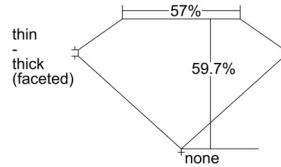

GIA®

FACSIMILE

GIA REPORT 5506686584

Verify this report at GIA.edu

GIA NATURAL DIAMOND DOSSIER®

October 22, 2024
GIA Report Number 5506686584
Shape and Cutting Style ..... Heart Brilliant
Measurements ..... 5.61 x 6.44 x 3.84 mm

GRADING RESULTS

Carat Weight ..... 0.81 carat
Color Grade I
Clarity Grade VVS2

ADDITIONAL GRADING INFORMATION

Polish ..... Excellent
Symmetry ..... Excellent
Fluorescence ..... None
Clarity Characteristics ..... Manufacturing Remnant
Inspection(s): GIA 5506686584

PROPORTIONS

Profile not to actual proportions

GRADING SCALES

GIA COLOR SCALE		GIA CLARITY SCALE			
COLORLESS	D	VERY VERY SLIGHTLY INCLUDED	FLAWLESS		
	E		INTERNALLY FLAWLESS		
	F	VERY SLIGHTLY INCLUDED	VVS₁		
	G		VVS₂		
	H		VS₁		
	NEAR COLORLESS	I	SLIGHTLY INCLUDED	VS₂	
		J		SI₁	
		FAINT	K	INCLUDED	SI₂
			L		I₁
			M		I₂
VERTICALLY LIGHT	N	LIGHT	I₃		
	O				
	P				
	Q				
	R