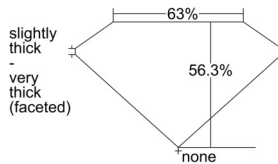

GIA®

FACSIMILE

GIA REPORT 5506689955

Verify this report at GIA.edu

GIA NATURAL DIAMOND DOSSIER®

October 21, 2024
GIA Report Number 5506689955
Shape and Cutting Style ..... Heart Brilliant
Measurements ..... 4.03 x 4.74 x 2.67 mm

GRADING RESULTS

Carat Weight ..... 0.30 carat
Color Grade ..... D
Clarity Grade VS2

ADDITIONAL GRADING INFORMATION

Polish ..... Excellent
Symmetry ..... Excellent
Fluorescence ..... None
Clarity Characteristics..... Crystal, Cloud
Inspection(s): GIA 5506689955

PROPORTIONS

Profile not to actual proportions

GRADING SCALES

GIA COLOR SCALE		GIA CLARITY SCALE			
COLORLESS	D	VERY VERY SLIGHTLY INCLUDED	FLAWLESS		
	E		INTERNALLY FLAWLESS		
	F	VERY SLIGHTLY INCLUDED	VVS₁		
	G		VVS₂		
	H		VS₁		
	NEAR COLORLESS	I	SLIGHTLY INCLUDED	VS₂	
		J		SI₁	
		FAINT	K	INCLUDED	SI₂
			L		I₁
			M		I₂
VERT LIGHT	N	LIGHT	I₃		
	O				
	P				
	Q				
	R