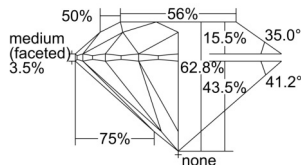

GIA®

FACSIMILE

GIA REPORT 5506707116

Verify this report at GIA.edu

GIA NATURAL DIAMOND DOSSIER®

October 23, 2024
GIA Report Number 5506707116
Shape and Cutting Style ..... Round Brilliant
Measurements ..... 5.06 - 5.09 x 3.19 mm

GRADING RESULTS

Carat Weight ..... 0.50 carat
Color Grade ..... G
Clarity Grade VS1
Cut Grade ..... Excellent

ADDITIONAL GRADING INFORMATION

Polish ..... Excellent
Symmetry ..... Excellent
Fluorescence ..... Medium Blue
Clarity Characteristics ..... Feather, Pinpoint
Inscription(s): GIA 5506707116

PROPORTIONS

Profile to actual proportions

GRADING SCALES

GIA COLOR SCALE	GIA CLARITY SCALE	GIA CUT SCALE	
D	FLAWLESS	EXCELLENT	
E	INTERNALLY FLAWLESS		
F		VVS₁	VERY GOOD
G	VVS₂		
H	VS₁	GOOD	
I	VS₂		
J	SI₁	FAIR	
K	SI₂		
L	I₁	POOR	
M			
N			
O	I₂		
P			
Q			
R	I₃		
S			
T			
U			
V			
W			
X			
Y			
Z