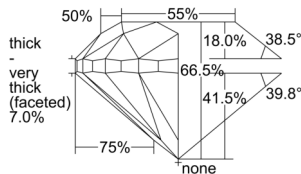

GIA®

FACSIMILE

GIA REPORT 5506708426

Verify this report at GIA.edu

GIA NATURAL DIAMOND DOSSIER®

October 22, 2024
GIA Report Number 5506708426
Shape and Cutting Style ..... Round Brilliant
Measurements ..... 4.82 - 4.86 x 3.22 mm

GRADING RESULTS

Carat Weight ..... 0.50 carat
Color Grade ..... D
Clarity Grade VVS1
Cut Grade ..... Good

ADDITIONAL GRADING INFORMATION

Polish ..... Excellent
Symmetry ..... Very Good
Fluorescence ..... None
Clarity Characteristics ..... Pinpoint, Indented Natural
Inscription(s): GIA 5506708426

PROPORTIONS

Profile to actual proportions

GRADING SCALES

GIA COLOR SCALE

COLORESS	D
	E
	F
	G
	H
	I
	J
NEAR COLORESS	K
	L
Faint	M
	N
	O
	P
	R
	S
	T
	U
	V
	W
	X
	Y
Light	Z

GIA CLARITY SCALE

VERY VERY SLIGHTLY INCLUDED	FLAWLESS
	INTERNALLY FLAWLESS
VERY SLIGHTLY INCLUDED	VVS₁
	VVS₂
SLIGHTLY INCLUDED	VS₁
	VS₂
INCLUDED	SI₁
	SI₂
	I₁
	I₂
	I₃

GIA CUT SCALE

EXCELLENT
VERY GOOD
GOOD
FAIR
POOR