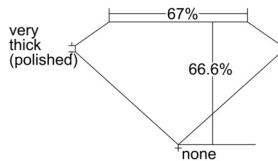

GIA®

FACSIMILE

GIA REPORT 5506714614

Verify this report at GIA.edu

GIA NATURAL DIAMOND DOSSIER®

October 24, 2024
GIA Report Number 5506714614
Shape and Cutting Style ..... Rectangular Step Cut
Measurements ..... 8.00 x 3.93 x 2.61 mm

GRADING RESULTS

Carat Weight ..... 0.90 carat
Color Grade ..... D
Clarity Grade VS1

ADDITIONAL GRADING INFORMATION

Polish ..... Excellent
Symmetry ..... Excellent
Fluorescence ..... None
Clarity Characteristics..... Cloud, Feather
Inscription(s): GIA 5506714614

PROPORTIONS

Profile not to actual proportions

GRADING SCALES

GIA COLOR SCALE		GIA CLARITY SCALE			
COLORLESS	D	VERY VERY SLIGHTLY INCLUDED	FLAWLESS		
	E		INTERNALLY FLAWLESS		
	F	VERY SLIGHTLY INCLUDED	VS₁		
	G		VS₂		
	H		VS₁		
	NEAR COLORLESS	I	SLIGHTLY INCLUDED	VS₂	
		J		SI₁	
		FAINT	K	INCLUDED	SI₂
			L		I₁
			M		I₂
VERT LIGHT	N	INCLUDED	I₃		
	O				
	P				
	Q				
	R				
	S				
LIGHT	T				
	U				
	V				
	W				
	X				
	Y				
	Z