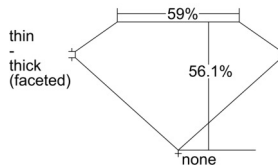

GIA®

FACSIMILE

GIA REPORT 5506717252

Verify this report at GIA.edu

GIA NATURAL DIAMOND DOSSIER®

October 22, 2024
GIA Report Number 5506717252
Shape and Cutting Style ..... Heart Brilliant
Measurements ..... 5.97 x 6.79 x 3.81 mm

GRADING RESULTS

Carat Weight ..... 0.90 carat
Color Grade ..... G
Clarity Grade VS2

ADDITIONAL GRADING INFORMATION

Polish ..... Excellent
Symmetry ..... Excellent
Fluorescence ..... None
Clarity Characteristics..... Crystal, Feather, Cloud
Inspection(s): GIA 5506717252

PROPORTIONS

Profile not to actual proportions

GRADING SCALES

GIA COLOR SCALE		GIA CLARITY SCALE			
COLORLESS	D	VERY VERY SLIGHTLY INCLUDED	FLAWLESS		
	E		INTERNALLY FLAWLESS		
	F	VERY SLIGHTLY INCLUDED	VVS₁		
	G		VVS₂		
	H		VS₁		
	NEAR COLORLESS	I	SLIGHTLY INCLUDED	VS₂	
		J		SI₁	
		FAINT	K	INCLUDED	SI₂
			L		I₁
			M		I₂
VERT LIGHT	N	INCLUDED	I₃		
	O				
	P				
	Q				
	R				
LIGHT	S				
	T				
	U				
	V				
	W				
X					
Y					
Z