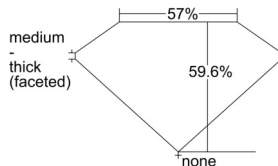

GIA®

FACSIMILE

GIA REPORT 5506734849

Verify this report at GIA.edu

GIA NATURAL DIAMOND DOSSIER®

October 25, 2024
GIA Report Number 5506734849
Shape and Cutting Style ..... Heart Brilliant
Measurements ..... 4.63 x 5.10 x 3.04 mm

GRADING RESULTS

Carat Weight ..... 0.42 carat
Color Grade ..... E
Clarity Grade VS2

ADDITIONAL GRADING INFORMATION

Polish ..... Excellent
Symmetry ..... Excellent
Fluorescence ..... None
Clarity Characteristics ..... Cloud
Inscription(s): GIA 5506734849

PROPORTIONS

Profile not to actual proportions

GRADING SCALES

GIA COLOR SCALE		GIA CLARITY SCALE			
COLORLESS	D	VERY VERY SLIGHTLY INCLUDED	FLAWLESS		
	E		INTERNALLY FLAWLESS		
	F	VERY SLIGHTLY INCLUDED	VVS₁		
	G		VVS₂		
	H		VS₁		
	NEAR COLORLESS	I	SLIGHTLY INCLUDED	VS₂	
		J		SI₁	
		FAINT	K	INCLUDED	SI₂
			L		I₁
			M		I₂
VERT LIGHT	N	LIGHT	I₃		
	O				
	P				
	Q				
	R				
	S				
	T