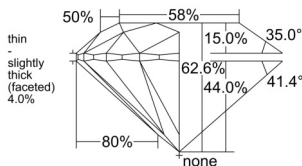

GIA®

FACSIMILE

GIA REPORT 5506746965

Verify this report at GIA.edu

GIA NATURAL DIAMOND DOSSIER®

December 12, 2024
GIA Report Number 5506746965
Shape and Cutting Style ..... Round Brilliant
Measurements ..... 5.77 - 5.80 x 3.62 mm

GRADING RESULTS

Carat Weight ..... 0.75 carat
Color Grade ..... D
Clarity Grade S11
Cut Grade ..... Excellent

ADDITIONAL GRADING INFORMATION

Polish ..... Excellent
Symmetry ..... Excellent
Fluorescence ..... None
Clarity Characteristics.. Cloud, Crystal, Feather, Indented Natural
Inscription(s): GIA 5506746965

PROPORTIONS

GRADING SCALES

GIA COLOR SCALE	GIA CLARITY SCALE	GIA CUT SCALE	
D	FLAWLESS	EXCELLENT	
E	INTERNALLY FLAWLESS		
F		VVS₁	VERY GOOD
G	VVS₂		
H	VS₁	GOOD	
I	VS₂		
J	S1₁	FAIR	
K	S1₂		
L	I₁	POOR	
M	I₂		
N	I₃		
O			
P			
Q			
R			
S			
T			
U			
V			
W			
X			
Y			
Z