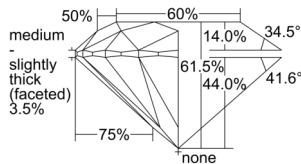

GIA®

FACSIMILE

GIA REPORT 5506757990

Verify this report at GIA.edu

GIA NATURAL DIAMOND DOSSIER®

October 26, 2024
GIA Report Number 5506757990
Shape and Cutting Style ..... Round Brilliant
Measurements ..... 4.75 - 4.78 x 2.93 mm

GRADING RESULTS

Carat Weight ..... 0.41 carat
Color Grade ..... J
Clarity Grade VVS2
Cut Grade ..... Excellent

ADDITIONAL GRADING INFORMATION

Polish ..... Excellent
Symmetry ..... Excellent
Fluorescence ..... Medium Blue
Clarity Characteristics ..... Pinpoint
Inscription(s): GIA 5506757990

PROPORTIONS

Profile to actual proportions

GRADING SCALES

GIA COLOR SCALE	GIA CLARITY SCALE	GIA CUT SCALE
COLOURLESS	FLAWLESS	EXCELLENT
D	INTERNALLY FLAWLESS	
E	VVS₁	VERY GOOD
F		
G	VVS₂	
H	VS₁	GOOD
I		
J	VS₂	
K	SI₁	FAIR
L		
M	SI₂	
N	I₁	POOR
O		
P	I₂	
Q	I₃	
R		
S		
T		
U		
V		
W		
X		
Y		
Z