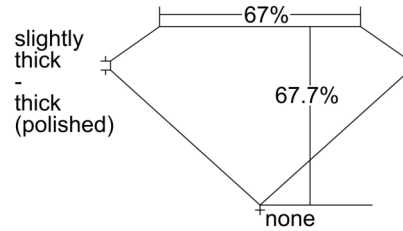

GIA NATURAL DIAMOND GRADING REPORT

November 07, 2024
 GIA Report Number 5506767923
 Shape and Cutting Style Cut-Cornered Rectangular
 Modified Brilliant
 Measurements 8.50 x 6.34 x 4.29 mm

GRADING RESULTS

Carat Weight 2.03 carat
 Color Grade F
 Clarity Grade VS1

ADDITIONAL GRADING INFORMATION

Polish Excellent
 Symmetry Excellent
 Fluorescence None
 Inscription(s): GIA 5506767923
 Comments: Pinpoints are not shown.

PROPORTIONS

Profile not to actual proportions

CLARITY CHARACTERISTICS

KEY TO SYMBOLS*

- Crystal
- ∖ Needle

GRADING SCALES

GIA COLOR SCALE		GIA CLARITY SCALE	
COLOURLESS	D	VERY VERY SLIGHTLY INCLUDED	FLAWLESS
	E		INTERNALLY FLAWLESS
	F		VVS ₁
NEAR COLOURLESS	G	VERY SLIGHTLY INCLUDED	VVS ₂
	H		VS ₁
	I		VS ₂
FANT	J	SLIGHTLY INCLUDED	SI ₁
	K		SI ₂
	L		I ₁
VERY LIGHT	M	INCLUDED	I ₂
	N		I ₃
	O		
LIGHT	P		
	Q		
	R		
	S		
	T		
	U		
	V		
	W		
X			
Y			
Z			

* Red symbols denote internal characteristics (inclusions). Green or black symbols denote external characteristics (blemishes). Diagram is an approximate representation of the diamond, and symbols shown indicate type, position, and approximate size of clarity characteristics. All clarity characteristics may not be shown. Details of finish are not shown.