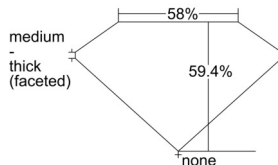

GIA®

FACSIMILE

GIA REPORT 5506779591

Verify this report at GIA.edu

GIA NATURAL DIAMOND DOSSIER®

October 29, 2024
GIA Report Number 5506779591
Shape and Cutting Style ..... Heart Brilliant
Measurements ..... 5.77 x 6.74 x 4.00 mm

GRADING RESULTS

Carat Weight ..... 0.90 carat
Color Grade ..... D
Clarity Grade SI2

ADDITIONAL GRADING INFORMATION

Polish ..... Excellent
Symmetry ..... Very Good
Fluorescence ..... None
Clarity Characteristics..... Crystal, Feather
Inscription(s): GIA 5506779591

PROPORTIONS

Profile not to actual proportions

GRADING SCALES

GIA COLOR SCALE		GIA CLARITY SCALE			
COLORLESS	D	VERY VERY SLIGHTLY INCLUDED	FLAWLESS		
	E		INTERNALLY FLAWLESS		
	F		VVS₁		
	NEAR COLORLESS	G	VERY SLIGHTLY INCLUDED	VVS₂	
		H		VS₁	
		FANT	I	SLIGHTLY INCLUDED	VS₂
			J		SI₁
	LIGHT	K	INCLUDED	SI₂	
		L		I₁	
		M		I₂	
VERY LIGHT		N	INCLUDED	I₃	
		O			
P					
Q					
R					
S					
T					
U					
V					
W					
X					
Y					
Z