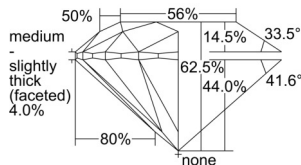

GIA®

FACSIMILE

GIA REPORT 5506781121

Verify this report at GIA.edu

GIA NATURAL DIAMOND DOSSIER®

November 12, 2024
GIA Report Number 5506781121
Shape and Cutting Style ..... Round Brilliant
Measurements ..... 4.01 - 4.03 x 2.51 mm

GRADING RESULTS

Carat Weight ..... 0.24 carat
Color Grade ..... F
Clarity Grade S11
Cut Grade ..... Excellent

ADDITIONAL GRADING INFORMATION

Polish ..... Excellent
Symmetry ..... Excellent
Fluorescence ..... None
Clarity Characteristics ..... Cloud, Crystal
Inscription(s): GIA 5506781121

PROPORTIONS

Profile to actual proportions

GRADING SCALES

GIA COLOR SCALE	GIA CLARITY SCALE	GIA CUT SCALE	
D	FLAWLESS	EXCELLENT	
E	INTERNALLY FLAWLESS		
F		VVS₁	VERY GOOD
G	VVS₂		
H	VS₁	GOOD	
I	VS₂		
J	S1₁	FAIR	
K	S1₂		
L	I₁	POOR	
M	I₂		
N	I₃		
O			
P			
Q			
R			
S			
T			
U			
V			
W			
X			
Y			
Z