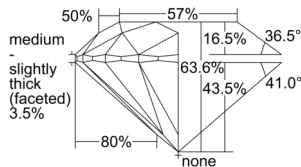

GIA®

FACSIMILE

GIA REPORT 5506823838

Verify this report at GIA.edu

GIA NATURAL DIAMOND DOSSIER®

November 07, 2024
GIA Report Number 5506823838
Shape and Cutting Style ..... Round Brilliant
Measurements ..... 6.06 - 6.13 x 3.88 mm

GRADING RESULTS

Carat Weight ..... 0.90 carat
Color Grade ..... H
Clarity Grade VS1
Cut Grade ..... Excellent

ADDITIONAL GRADING INFORMATION

Polish ..... Excellent
Symmetry ..... Very Good
Fluorescence ..... None
Clarity Characteristics..... Feather, Pinpoint, Indented Natural
Inscription(s): GIA 5506823838

PROPORTIONS

Profile to actual proportions