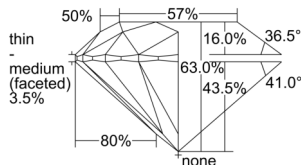

GIA®

FACSIMILE

GIA REPORT 5506840428

Verify this report at GIA.edu

GIA NATURAL DIAMOND DOSSIER®

November 11, 2024
GIA Report Number 5506840428
Shape and Cutting Style ..... Round Brilliant
Measurements ..... 5.89 - 5.94 x 3.73 mm

GRADING RESULTS

Carat Weight ..... 0.80 carat
Color Grade ..... D
Clarity Grade S11
Cut Grade ..... Excellent

ADDITIONAL GRADING INFORMATION

Polish ..... Excellent
Symmetry ..... Excellent
Fluorescence ..... None
Clarity Characteristics ..... Crystal, Feather
Inscription(s): GIA 5506840428

PROPORTIONS

Profile to actual proportions