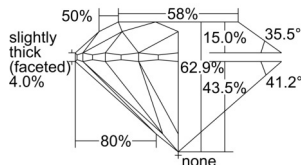

GIA®

FACSIMILE

GIA REPORT 5506907034

Verify this report at GIA.edu

GIA NATURAL DIAMOND DOSSIER®

November 27, 2024
GIA Report Number 5506907034
Shape and Cutting Style ..... Round Brilliant
Measurements ..... 6.11 - 6.15 x 3.86 mm

GRADING RESULTS

Carat Weight ..... 0.90 carat
Color Grade ..... D
Clarity Grade S11
Cut Grade ..... Excellent

ADDITIONAL GRADING INFORMATION

Polish ..... Excellent
Symmetry ..... Excellent
Fluorescence ..... None
Clarity Characteristics ..... Crystal
Inscription(s): GIA 5506907034

PROPORTIONS

Profile to actual proportions

GRADING SCALES

GIA COLOR SCALE	GIA CLARITY SCALE	GIA CUT SCALE
COLOREDNESS	FLAWLESS	EXCELLENT
D	INTERNALLY FLAWLESS	
E	VVS₁	VERY GOOD
F		
G	VVS₂	
H	VS₁	GOOD
I		
J	VS₂	
K	SI₁	FAIR
L		
M	SI₂	
N	I₁	POOR
O		
P	I₂	
Q	I₃	
R		
S		
T		
U		
V		
W		
X		
Y		
Z