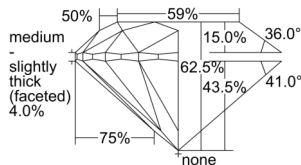

GIA®

FACSIMILE

GIA REPORT 5506923804

Verify this report at GIA.edu

GIA NATURAL DIAMOND DOSSIER®

December 02, 2024
GIA Report Number 5506923804
Shape and Cutting Style ..... Round Brilliant
Measurements ..... 5.87 - 5.92 x 3.68 mm

GRADING RESULTS

Carat Weight ..... 0.80 carat
Color Grade ..... F
Clarity Grade VS1
Cut Grade ..... Excellent

ADDITIONAL GRADING INFORMATION

Polish ..... Excellent
Symmetry ..... Excellent
Fluorescence ..... Medium Blue
Clarity Characteristics ..... Cloud, Pinpoint
Inscription(s): GIA 5506923804

PROPORTIONS

Profile to actual proportions

GRADING SCALES

GIA COLOR SCALE	GIA CLARITY SCALE	GIA CUT SCALE
COLOURLESS	FLAWLESS	EXCELLENT
D	FLAWLESS	
E	FLAWLESS	VERY GOOD
F	FLAWLESS	
G	FLAWLESS	
H	FLAWLESS	
NEAR COLOURLESS	VVS₁	GOOD
I	VVS₂	
J	VS₁	FAIR
K	VS₂	
L	SI₁	POOR
M	SI₂	
N	I₁	
O	I₂	
P	I₃	
VERY LIGHT		
Q		
R		
S		
T		
U		
V		
W		
X		
Y		
Z