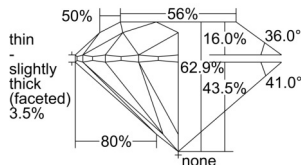

GIA®

FACSIMILE

GIA REPORT 5506927234

Verify this report at GIA.edu

GIA NATURAL DIAMOND DOSSIER®

December 02, 2024
GIA Report Number 5506927234
Shape and Cutting Style ..... Round Brilliant
Measurements ..... 4.62 - 4.65 x 2.91 mm

GRADING RESULTS

Carat Weight ..... 0.38 carat
Color Grade ..... E
Clarity Grade S11
Cut Grade ..... Excellent

ADDITIONAL GRADING INFORMATION

Polish ..... Excellent
Symmetry ..... Excellent
Fluorescence ..... None
Clarity Characteristics ..... Feather, Crystal
Inscription(s): GIA 5506927234

PROPORTIONS

Profile to actual proportions

GRADING SCALES

GIA COLOR SCALE	GIA CLARITY SCALE	GIA CUT SCALE
D	FLAWLESS	EXCELLENT
E	INTERNALLY FLAWLESS	
F	VVS₁	VERY GOOD
G		
H	VVS₂	GOOD
I	VS₁	
J	VS₂	FAIR
K	S1₁	
L	S1₂	POOR
M	I₁	
N	I₂	
O	I₃	
P		
Q		
R		
S		
T		
U		
V		
W		
X		
Y		
Z