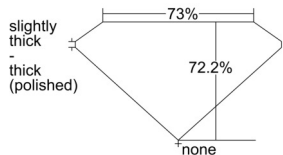

GIA®

FACSIMILE

GIA REPORT 5506935207

Verify this report at GIA.edu

GIA NATURAL DIAMOND DOSSIER®

December 05, 2024
GIA Report Number 5506935207
Shape and Cutting Style ..... Square Modified Brilliant
Measurements ..... 4.27 x 4.19 x 3.03 mm

GRADING RESULTS

Carat Weight ..... 0.47 carat
Color Grade I
Clarity Grade VS2

ADDITIONAL GRADING INFORMATION

Polish ..... Excellent
Symmetry ..... Very Good
Fluorescence ..... None
Clarity Characteristics ..... Feather
Inscription(s): GIA 5506935207

PROPORTIONS

Profile not to actual proportions

GRADING SCALES

GIA COLOR SCALE		GIA CLARITY SCALE			
COLORLESS	D	VERY VERY SLIGHTLY INCLUDED	FLAWLESS		
	E		INTERNALLY FLAWLESS		
	F		VVS₁		
	NEAR COLORLESS	G	VERY SLIGHTLY INCLUDED	VVS₂	
		H		VS₁	
		FAINT	I	SLIGHTLY INCLUDED	VS₂
			J		SI₁
			K	SLIGHTLY INCLUDED	SI₂
	LIGHT	L	INCLUDED	I₁	
		M		I₂	
N		I₃			
O					
P					
Q					
R