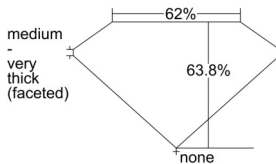

GIA®

FACSIMILE

GIA REPORT 5506935569

Verify this report at GIA.edu

GIA NATURAL DIAMOND DOSSIER®

December 05, 2024
GIA Report Number 5506935569
Shape and Cutting Style ..... Pear Brilliant
Measurements ..... 7.51 x 4.79 x 3.06 mm

GRADING RESULTS

Carat Weight ..... 0.66 carat
Color Grade ..... D
Clarity Grade VS1

ADDITIONAL GRADING INFORMATION

Polish ..... Excellent
Symmetry ..... Very Good
Fluorescence ..... None
Clarity Characteristics..... Crystal, Needle, Feather, Pinpoint
Inscription(s): GIA 5506935569

PROPORTIONS

Profile not to actual proportions

GRADING SCALES

GIA COLOR SCALE		GIA CLARITY SCALE			
COLORLESS	D	VERY VERY SLIGHTLY INCLUDED	FLAWLESS		
	E		INTERNALLY FLAWLESS		
	F	VERY SLIGHTLY INCLUDED	VVS₁		
	G		VVS₂		
	H		VS₁		
	NEAR COLORLESS	I	SLIGHTLY INCLUDED	VS₂	
		J		SI₁	
		FAINT	K	INCLUDED	SI₂
			L		I₁
			M		I₂
VERTICALLY COLORLESS	N	INCLUDED	I₃		
	O				
	P				
	Q				
	R				
LIGHT	S				
	T				
	U				
	V				
	W				
	X				
	Y				
	Z