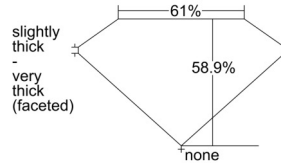

GIA®

FACSIMILE

GIA REPORT 5506938280

Verify this report at GIA.edu

GIA NATURAL DIAMOND DOSSIER®

December 04, 2024
GIA Report Number 5506938280
Shape and Cutting Style ..... Oval Brilliant
Measurements ..... 6.39 x 4.54 x 2.67 mm

GRADING RESULTS

Carat Weight ..... 0.50 carat
Color Grade ..... L, Faint Brown
Clarity Grade VS2

ADDITIONAL GRADING INFORMATION

Polish ..... Excellent
Symmetry ..... Excellent
Fluorescence ..... Strong Blue
Clarity Characteristics ..... Feather
Inscription(s): GIA 5506938280

PROPORTIONS

Profile not to actual proportions

GRADING SCALES

GIA COLOR SCALE		GIA CLARITY SCALE			
COLORLESS	D	VERY VERY SLIGHTLY INCLUDED	FLAWLESS		
	E		INTERNALLY FLAWLESS		
	F	VERY SLIGHTLY INCLUDED	VS₁		
	G		VS₂		
	H		VS₁		
	NEAR COLORLESS	I	SLIGHTLY INCLUDED	VS₂	
		J		SI₁	
		FAINT	K	INCLUDED	SI₂
			L		I₁
			M		I₂
N			I₃		
VERT LIGHT	O	LIGHT			
	P				
	Q				
	R				
	S				
	T				
LIGHT	U				
	V				
	W				
	X				
Y					
Z