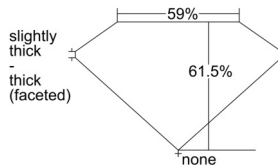

GIA®

FACSIMILE

GIA REPORT 5506939124

Verify this report at GIA.edu

GIA NATURAL DIAMOND DOSSIER®

December 04, 2024
GIA Report Number 5506939124
Shape and Cutting Style ..... Oval Brilliant
Measurements ..... 7.65 x 5.42 x 3.33 mm

GRADING RESULTS

Carat Weight ..... 0.90 carat
Color Grade ..... D
Clarity Grade VS1

ADDITIONAL GRADING INFORMATION

Polish ..... Excellent
Symmetry ..... Excellent
Fluorescence ..... None
Clarity Characteristics..... Crystal, Feather, Pinpoint, Needle
Inscription(s): GIA 5506939124

PROPORTIONS

Profile not to actual proportions

GRADING SCALES

GIA COLOR SCALE		GIA CLARITY SCALE		
NEAR COLORLESS	D	VERY VERY SLIGHTLY INCLUDED	FLAWLESS	
	E		INTERNALLY FLAWLESS	
	F	VERY SLIGHTLY INCLUDED	VS₁	
	G		VS₂	
	H		VS₁	
	FAINT	I	SLIGHTLY INCLUDED	SI₁
		J		SI₂
		K	INCLUDED	I₁
		L		I₂
		M		I₃
N				
LIGHT	O			
	P			
	Q			
	R			
	S			
	T			
	U			
	V			
	W			
	X			
	Y			
	Z