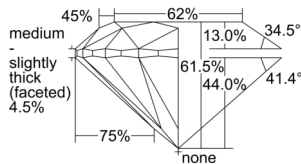

GIA®

FACSIMILE

GIA REPORT 5506940812

Verify this report at GIA.edu

GIA NATURAL DIAMOND DOSSIER®

December 04, 2024
GIA Report Number 5506940812
Shape and Cutting Style ..... Round Brilliant
Measurements ..... 4.90 - 4.94 x 3.03 mm

GRADING RESULTS

Carat Weight ..... 0.46 carat
Color Grade ..... F
Clarity Grade VS1
Cut Grade ..... Excellent

ADDITIONAL GRADING INFORMATION

Polish ..... Excellent
Symmetry ..... Excellent
Fluorescence ..... Medium Blue
Clarity Characteristics ..... Cloud, Cavity, Needle
Inspection(s): GIA 5506940812

PROPORTIONS

Profile to actual proportions

GRADING SCALES

GIA COLOR SCALE	GIA CLARITY SCALE	GIA CUT SCALE	
D	FLAWLESS	EXCELLENT	
E	INTERNALLY FLAWLESS		
F		VVS₁	VERY GOOD
G	VVS₂		
H	VS₁	GOOD	
I	VS₂		
J	SI₁	FAIR	
K	SI₂		
L	I₁	POOR	
M			
N			
O	I₂		
P			
Q	I₃		
R			
S			
T			
U			
V			
W			
X			
Y			
Z