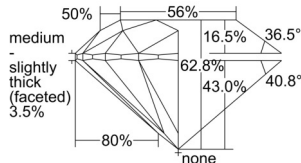

GIA®

FACSIMILE

GIA REPORT 5506943228

Verify this report at GIA.edu

GIA NATURAL DIAMOND DOSSIER®

December 05, 2024
GIA Report Number 5506943228
Shape and Cutting Style ..... Round Brilliant
Measurements ..... 5.37 - 5.39 x 3.38 mm

GRADING RESULTS

Carat Weight ..... 0.60 carat
Color Grade ..... F
Clarity Grade VS2
Cut Grade ..... Excellent

ADDITIONAL GRADING INFORMATION

Polish ..... Excellent
Symmetry ..... Excellent
Fluorescence ..... None
Clarity Characteristics ..... Feather
Inscription(s): GIA 5506943228

PROPORTIONS

Profile to actual proportions

GRADING SCALES

GIA COLOR SCALE	GIA CLARITY SCALE	GIA CUT SCALE	
D	FLAWLESS	EXCELLENT	
E	INTERNALLY FLAWLESS		
F		VVS₁	VERY GOOD
G	VVS₂		
H	VS₁	GOOD	
I	VS₂		
J	SI₁	FAIR	
K	SI₂		
L	I₁	POOR	
M	I₂		
N	I₃		
O			
P			
Q			
R			
S			
T			
U			
V			
W			
X			
Y			
Z